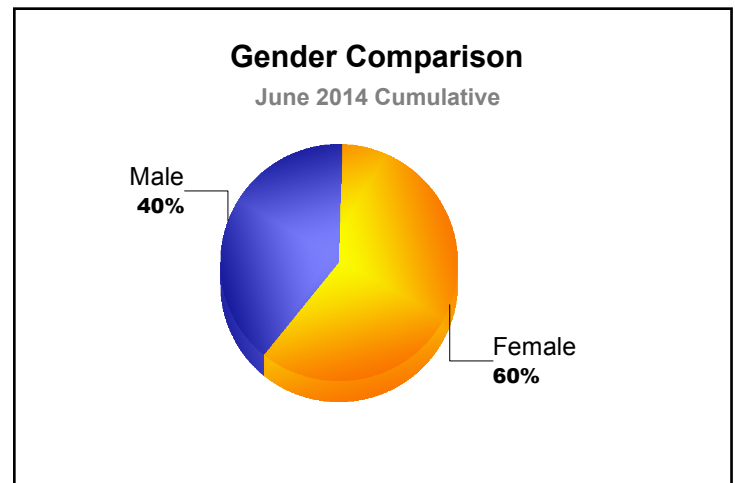

Year	New Clubs	Dropped Clubs	Gain/ Loss Clubs	New Members	Charter Members	Reinstate Members	Transfer Members	Total Member Added	Total Members Dropped	Gain/ Loss Members
2009-2010	2	0	2	48	51	3	0	102	-93	9
2010-2011	0	-1	-1	36	5	1	0	42	-74	-32
2011-2012	0	0	0	25	0	15	2	42	-48	-6
2012-2013	0	-1	-1	53	0	3	1	57	-93	-36
2013-2014	0	0	0	46	2	1	0	49	-55	-6
Average	0	0	0	42	12	5	1	58	-73	-14