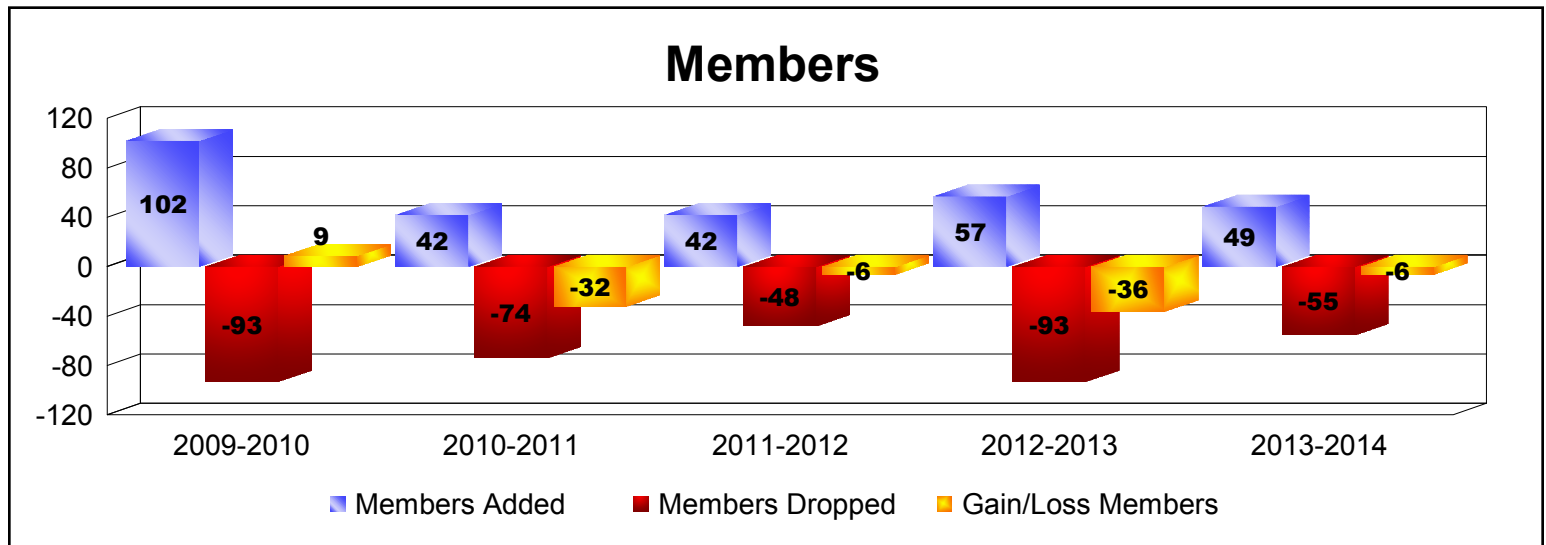

Year	New Clubs	Dropped Clubs	Gain/ Loss Clubs	New Members	Charter Members	Reinstate Members	Transfer Members	Total Member Added	Total Members Dropped	Gain/ Loss Members
2009-2010	2	0	2	48	51	3	0	102	-93	9
2010-2011	0	-1	-1	36	5	1	0	42	-74	-32
2011-2012	0	0	0	25	0	15	2	42	-48	-6
2012-2013	0	-1	-1	53	0	3	1	57	-93	-36
2013-2014	0	0	0	46	2	1	0	49	-55	-6
Average	0	0	0	42	12	5	1	58	-73	-14

Year	New Clubs	Dropped Clubs	Gain/ Loss Clubs	New Members	Charter Members	Reinstate Members	Transfer Members	Total Member Added	Total Members Dropped	Gain/ Loss Members
2009-2010	1	0	1	52	20	1	1	74	-75	-1
2010-2011	0	-1	-1	67	0	0	0	67	-67	0
2011-2012	0	-1	-1	36	0	8	1	45	-83	-38
2012-2013	3	0	3	52	92	0	1	145	-49	96
2013-2014	0	0	0	40	0	0	1	41	-143	-102
Average	1	0	0	49	22	2	1	74	-83	-9