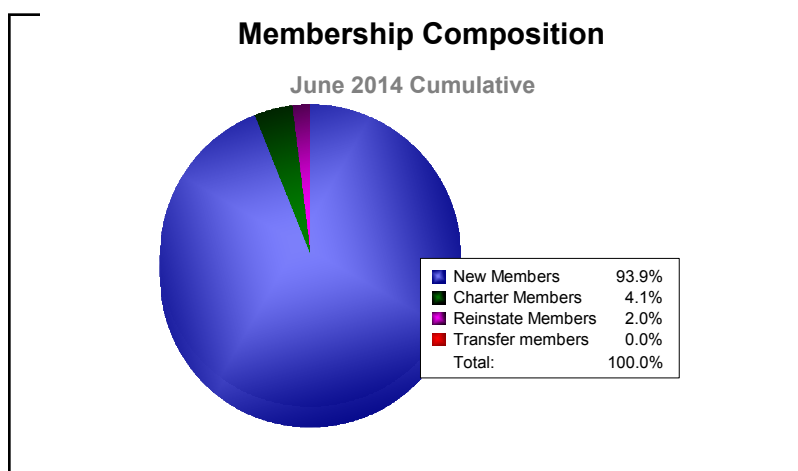

Year	New Clubs	Dropped Clubs	Gain/ Loss Clubs	New Members	Charter Members	Reinstate Members	Transfer Members	Total Member Added	Total Members Dropped	Gain/ Loss Members
2009-2010	2	0	2	48	51	3	0	102	-93	9
2010-2011	0	-1	-1	36	5	1	0	42	-74	-32
2011-2012	0	0	0	25	0	15	2	42	-48	-6
2012-2013	0	-1	-1	53	0	3	1	57	-93	-36
2013-2014	0	0	0	46	2	1	0	49	-55	-6
Average	0	0	0	42	12	5	1	58	-73	-14