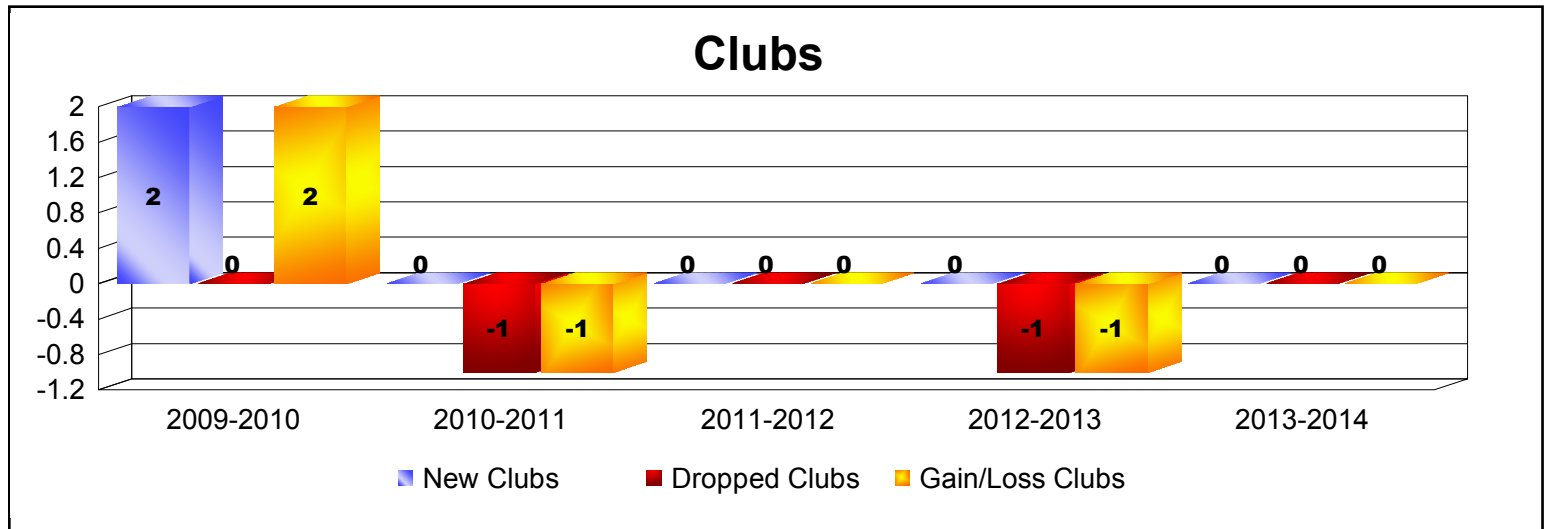

Year	New Clubs	Dropped Clubs	Gain/ Loss Clubs	New Members	Charter Members	Reinstate Members	Transfer Members	Total Member Added	Total Members Dropped	Gain/ Loss Members
2009-2010	2	0	2	48	51	3	0	102	-93	9
2010-2011	0	-1	-1	36	5	1	0	42	-74	-32
2011-2012	0	0	0	25	0	15	2	42	-48	-6
2012-2013	0	-1	-1	53	0	3	1	57	-93	-36
2013-2014	0	0	0	46	2	1	0	49	-55	-6
Average	0	0	0	42	12	5	1	58	-73	-14

Year	New Clubs	Dropped Clubs	Gain/ Loss Clubs	New Members	Charter Members	Reinstate Members	Transfer Members	Total Member Added	Total Members Dropped	Gain/ Loss Members
2009-2010	1	0	1	52	20	1	1	74	-75	-1
2010-2011	0	-1	-1	67	0	0	0	67	-67	0
2011-2012	0	-1	-1	36	0	8	1	45	-83	-38
2012-2013	3	0	3	52	92	0	1	145	-49	96
2013-2014	0	0	0	40	0	0	1	41	-143	-102
Average	1	0	0	49	22	2	1	74	-83	-9